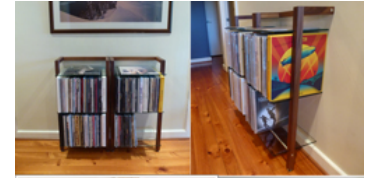

- Size
  W/H/D 50 x 94 x 32 cm
  Intermediate space: 34 cm
  Inner width 78 cm

- Delivery content
  1 shelving unit containing: 3 safety glass panes, solid wood elements, adjustable furniture glides, aluminium rods, threaded rods, assembly material, assembly instructions

- Material
  The QUADRA LP storage shelving unit consists of solid square timber and aluminum tubes, which form a stable wall-mounted framework. The framework holds 3 large tempered safety glass panes with a thickness of 0.8cm. The wall-mounting is realized by concealed fittings. The shelf gains further stability through adjustable furniture glides, which allow the shelf to be fitted to uneven grounds. The wood's surface has been sanded finely and treated with an ecological oil.

- Usage
  LP-shelf, shelving unit for vinyl records, LP storage

- Capacity
  approximately 256 LPs / Vinyl records
  total maximum weight load: max. 50kg

- Extras / Special
  QUADRA record storage unit for invisible wall mounting. With 3 security glass panels. Slender, graceful shelf - made of massive walnut tree wood, glass and aluminium. The frame is wall mounted by invisible fittings and holds 3 large tempered safety glass panes. The slender construction and unobtrusive design allows deep insight into the shelf and provides lots of storage space for your LP collection.

- Weight including packing material in kg
  15.30

KUNDENFOTOS - CUSTOMERS' PICTURES