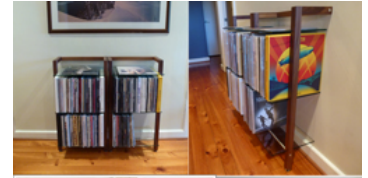

• Wood / Finish / Color
walnut; glass clear

• Size
W/H/D 50 x 94 x 32 cm
Intermediate space: 34 cm
Inner width 78 cm

• Delivery content
1 shelving unit containing: 3 safety glass panes, solid wood elements, adjustable furniture glides, aluminium rods, threaded rods, assembly material, assembly instructions

• Material
The QUADRA LP storage shelving unit consists of solid square timber and aluminum tubes, which form a stable wall-mounted framework. The framework holds 3 large tempered safety glass panes with a thickness of 0.8cm. The wall-mounting is realized by concealed fittings. The shelf gains further stability through adjustable furniture glides, which allow the shelf to be fitted to uneven grounds. The wood's surface has been sanded finely and treated with an ecological oil.

• Usage
LP-shelf, shelving unit for vinyl records, LP storage

• Capacity
approximately 256 LPs / Vinyl records
total maximum weight load: max. 50kg

• Extras / Special
QUADRA record storage unit for invisible wall mounting. With 3 security glass panels. Slender, graceful shelf - made of massive walnut tree wood, glass and aluminium. The frame is wall mounted by invisible fittings and holds 3 large tempered safety glass panes. The slender construction and unobtrusive design allows deep insight into the shelf and provides lots of storage space for your LP collection.

• Weight including packing material in kg
15.30

KUNDENFOTOS - CUSTOMERS' PICTURES