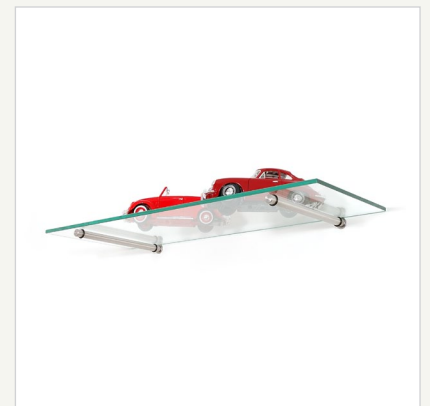

Wood / Finish / Color

- stainless steel, matte
- glass, transparent

For more information please have a look at <http://www.woodandmore.de/eng-index-home.htm>