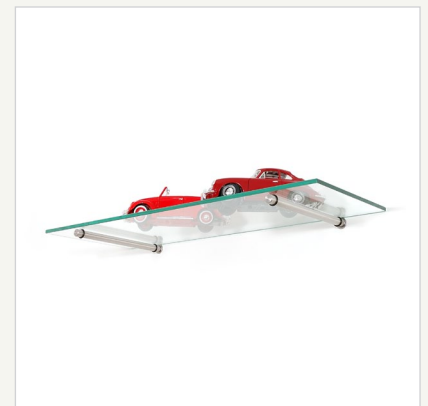

Wood / Finish / Color

- stainless steel, matte
- glass, transparent

For more information please have a look at <http://www.woodandmore.de/eng-index-home.htm>