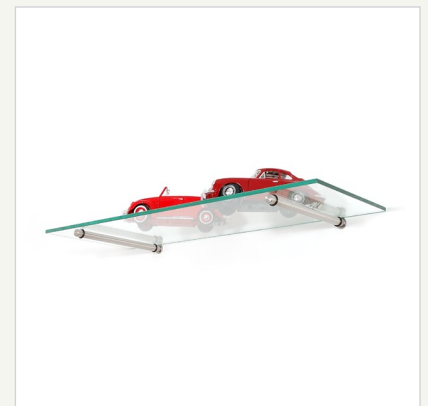

Set- clear glass shelf + Shelf support made of stainless steel

Item no.

- 8015

Material

- stainless steel
- high-quality matte finish
- wall-mounting through wall plugs and bolts - which are included
- toughened safety glass (ESG)

Usage

- wall board or console for books, CDs, DVDs, pictures or collectibles
- hall stand or shelf - ideal in combination with a hook attached below.

Size

- L: 20 cm (= 7.87 inch)
- ø 1.2 cm (= 0.47 inch)
- Glass pane: 20 x 70 cm (= 9.84 x 27.56 inch)

Weight

- ca. 6 kg

Capacity

- maximum weight load - shelf supports: 16 kg/set

Extra/Special

- clear, straight-cut design
- made of high-quality material
- combine and arrange your shelves according to the available space und your desire

Delivery content

- 1 Set (à 2 pieces) shelf support
- 1 safety glass pane
- assembly material
- assembly instructions

Wood / Finish / Color

- stainless steel, matte
- glass, transparent

For more information please have a look at <http://www.woodandmore.de/eng-index-home.htm>