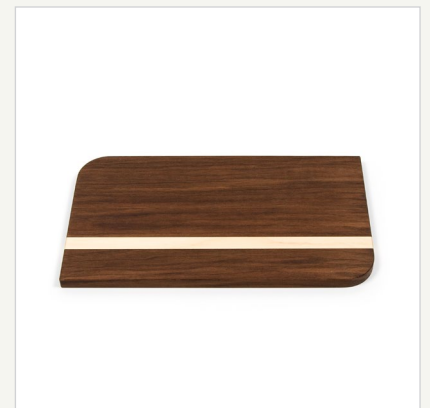

Breakfast cutting board made of solid walnut wood

Item no.

7105

Size

- 29 x 16,5 x 1,2cm

Material

- solid walnut tree wood, oiled
- with a bright accent made of solid maple wood

Weight

- approx. 0,5 kg

Usage

- breakfast board
- cutting board
- presentation plate
- cheese board

Delivery content

- 1 cutting board

Wood / Finish / Color

- walnut and maple wood, oiled

**Extras/Special**

- No more boring at the breakfast table
- noble walnut breakfast board with an accent of light maple wood provides a good start to the day.
- a veritable feast for the eyes.

For more information please have a look at <http://www.woodandmore.de/eng-index-home.htm>