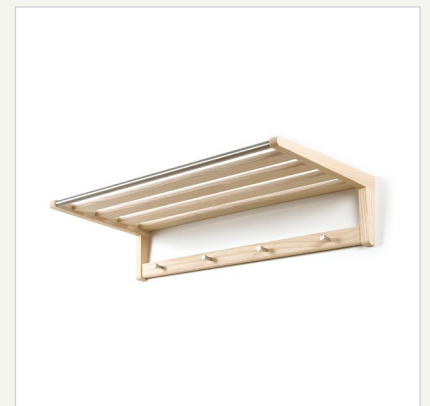

Wood / Finish / Color

- ash-tree wood, untreated

For more information please have a look at <http://www.woodandmore.de/eng-index-home.htm>