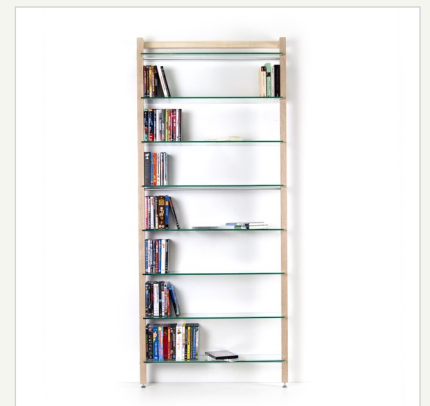

Available in

- ash tree wood
- not pictured:
- walnut tree wood
- cherry tree wood

For more information please have a look at <http://www.woodandmore.de/eng-index-home.htm>