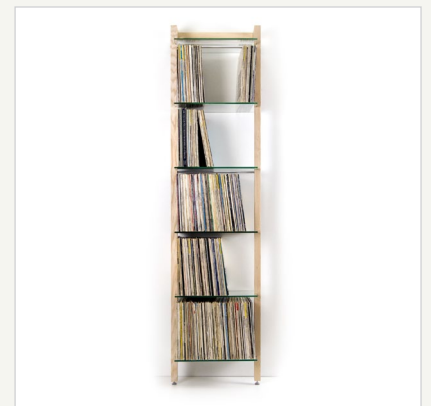

Available in

1. ash tree wood
2. not pictured:
3. walnut tree wood
   - cherry tree wood

For more information please have a look at <http://www.woodandmore.de/eng-index-home.htm>