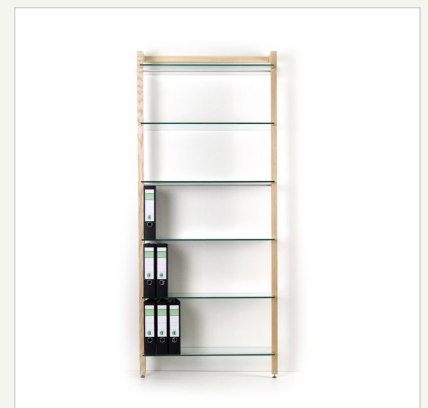

Available in

- ash tree wood
- not pictured:
- walnut tree wood
- cherry tree wood

For more information please have a look at <http://www.woodandmore.de/eng-index-home.htm>