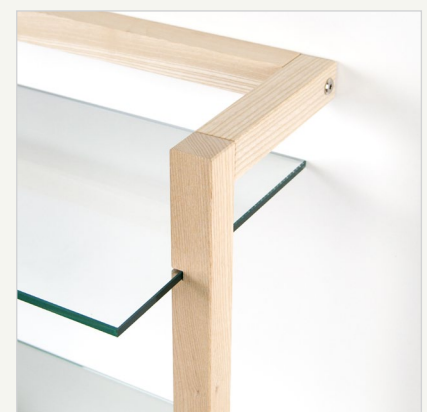

Available in

- ash tree wood
- not pictured:
- walnut tree wood
- cherry tree wood

For more information please have a look at <http://www.woodandmore.de/eng-index-home.htm>