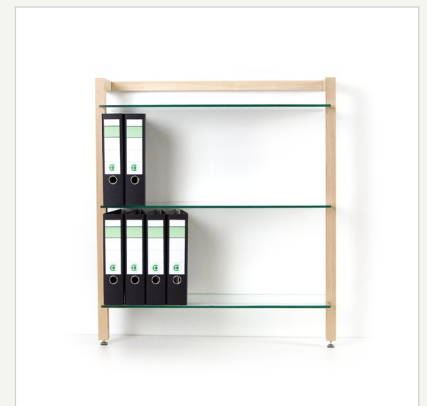

Available in

- ash tree wood
- not pictured:
- walnut tree wood
- cherry tree wood

For more information please have a look at <http://www.woodandmore.de/eng-index-home.htm>