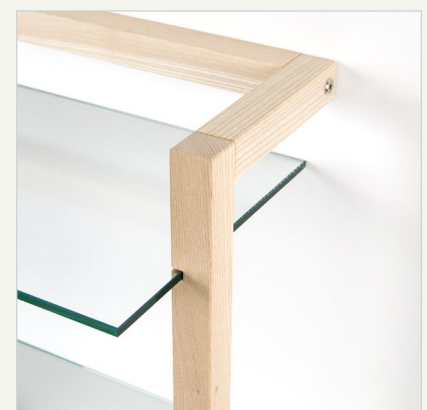

Available in

- ash tree wood
- not pictured:
- walnut tree wood
- cherry tree wood

For more information please have a look at <http://www.woodandmore.de/eng-index-home.htm>