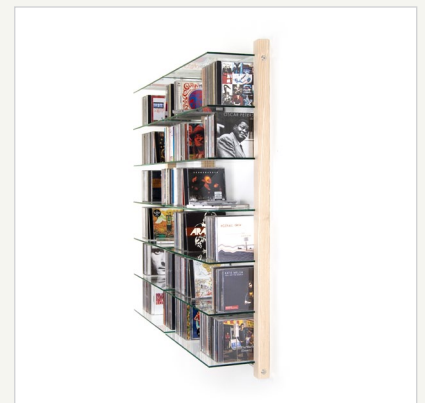

Wood / Finish / Color

- cherry tree wood, solid not displayed:
- walnut tree wood, solid
- ash tree wood, solid

For more information please have a look at <http://www.woodandmore.de/eng-index-home.htm>