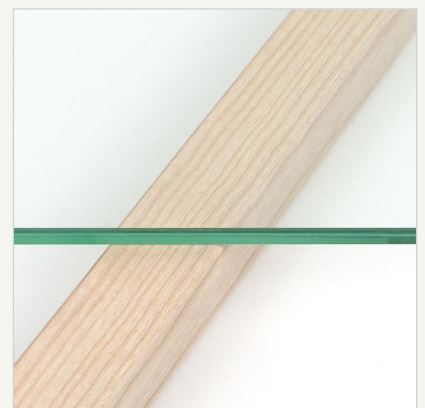

Wood / Finish / Color

- cherry tree wood, solid not displayed:
- walnut tree wood, solid
- ash tree wood, solid

For more information please have a look at <http://www.woodandmore.de/eng-index-home.htm>