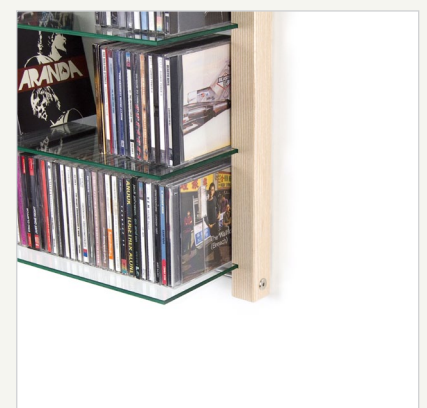

Wood / Finish / Color

- cherry tree wood, solid not displayed:
- walnut tree wood, solid
- ash tree wood, solid

For more information please have a look at <http://www.woodandmore.de/eng-index-home.htm>