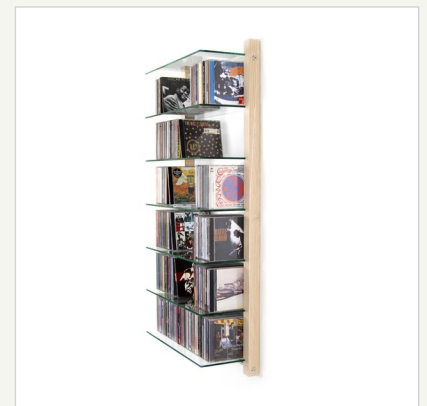

Wood / Finish / Color

- cherry tree wood, solid not displayed:
- walnut tree wood, solid
- ash tree wood, solid

For more information please have a look at <http://www.woodandmore.de/eng-index-home.htm>