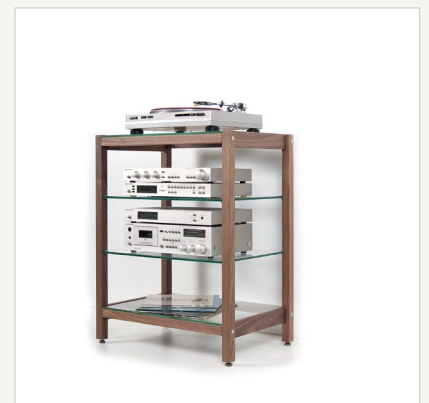

Hifi-Rack QUADRA walnut wood

Item no.

6156

Material

- high quality solid walnut wood
- fixed side frames
- tempered glass
- sturdy, nickel-plated screws
- clamp-glass shelf supports for adjustable glass shelves

Usage

- clear-cut Hifi-Rack
- for hi-fi elements, audio equipment, amplifier, tuner, record player
- for records and boxes

Size

- W/H/D 67 x 83,5 x 45 cm
- Glass panes:
W/H/D ca. 60 x 45 x 0,8 cm
- Start hole line at 13,5cm (top/bottom), distances in between: 3,2cm

Extras/Special

- amplifier, record player, tuner or CD player - with the adjustable shelves all devices can be optimally accommodated
- high-quality, solid walnut wood
- adjustable furniture feet for maximum stability

Delivery content

- 1 Hifi-Rack
- adjustable furniture feet
- assembly material
- assembly instruction

Wood / Finish / Color

- walnut wood
- also available:
- cherry wood

For more information please have a look at <http://www.woodandmore.de/eng-index-home.htm>