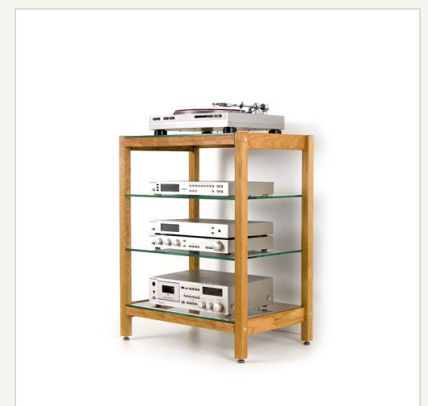

Wood / Finish / Color

- cherry wood
- also available:
- walnut wood

For more information please have a look at <http://www.woodandmore.de/eng-index-home.htm>