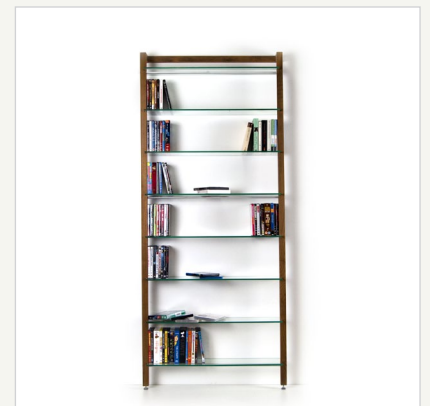

Wood / Finish / Color

- walnut tree wood not displayed:
- cherry tree wood
- ash tree wood

For more information please have a look at <http://www.woodandmore.de/eng-index-home.htm>