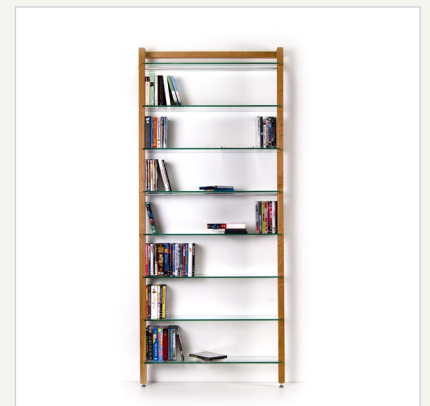

Wood / Finish / Color

- cherry tree wood not displayed:
- walnut tree wood
- ash tree wood

For more information please have a look at <http://www.woodandmore.de/eng-index-home.htm>