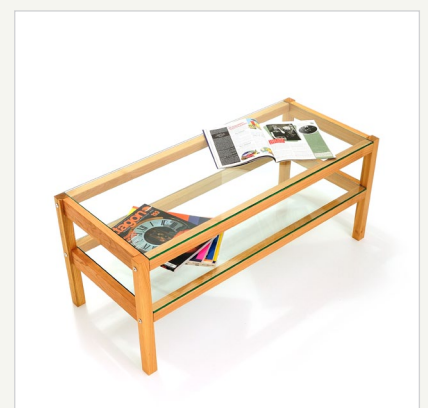

Wood / Finish / Color

- cherry tree wood, oiled
- not displayed:
- walnut tree wood, oiled

For more information please have a look at <http://www.woodandmore.de/eng-index-home.htm>