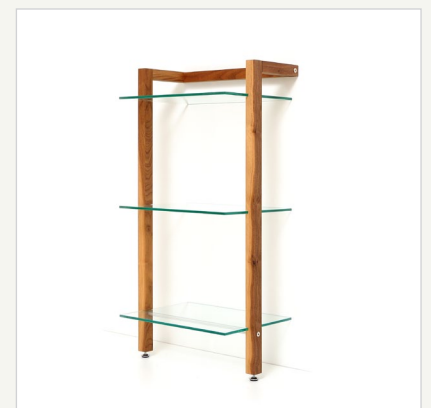

Wood / Finish / Color

- walnut tree wood
- not displayed:
- cherry tree wood
- ash tree wood

For more information please have a look at <http://www.woodandmore.de/eng-index-home.htm>