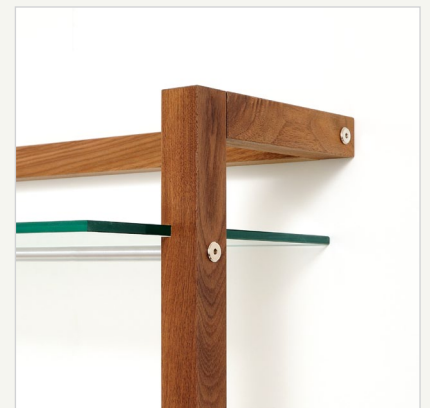

Wood / Finish / Color

- walnut tree wood, solid not displayed:
- cherry tree wood, solid
- ash tree wood, solid

For more information please have a look at <http://www.woodandmore.de/eng-index-home.htm>