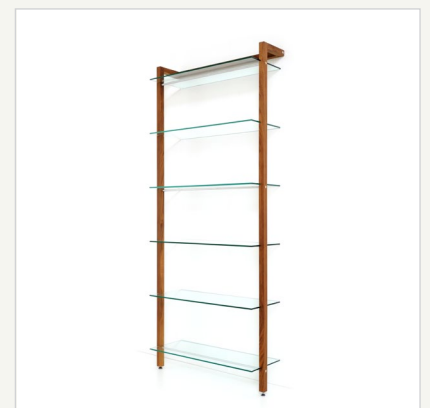

Wood / Finish / Color

- walnut tree wood, solid not displayed:
- cherry tree wood, solid
- ash tree wood, solid

For more information please have a look at <http://www.woodandmore.de/eng-index-home.htm>