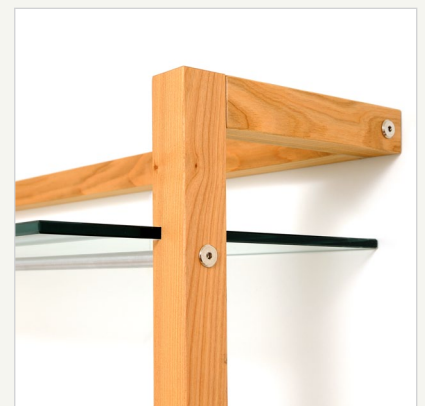

Wood / Finish / Color

- cherry tree wood
- not displayed:
- walnut tree wood
- ash tree wood

For more information please have a look at <http://www.woodandmore.de/eng-index-home.htm>