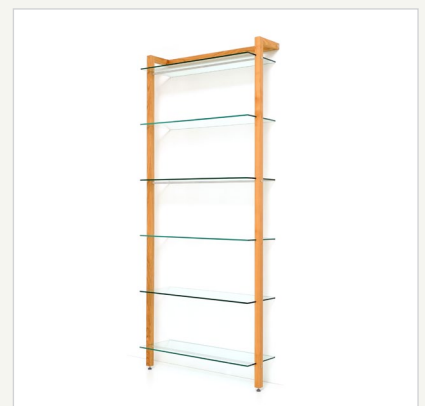

Wood / Finish / Color

- cherry tree wood
- not displayed:
- walnut tree wood
- ash tree wood

For more information please have a look at <http://www.woodandmore.de/eng-index-home.htm>