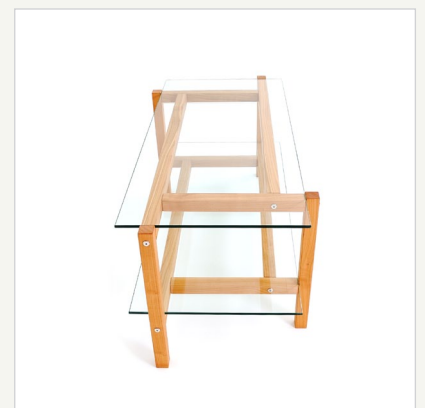

Wood / Finish / Color

- cherry tree wood, solid not displayed:
- walnut tree wood, solid

For more information please have a look at <http://www.woodandmore.de/eng-index-home.htm>