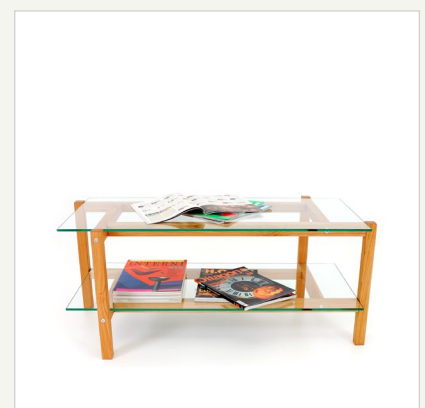

Wood / Finish / Color

- cherry tree wood, solid not displayed:
- walnut tree wood, solid

For more information please have a look at <http://www.woodandmore.de/eng-index-home.htm>