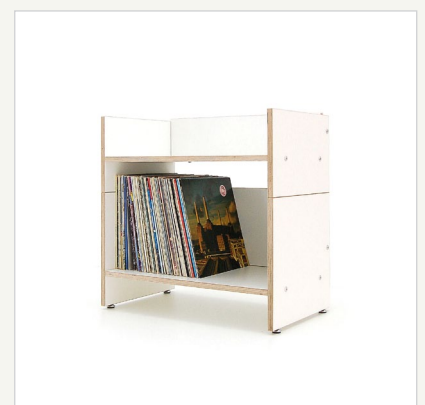

Hifi Shelf ROADIE II, plywood white

Item no.

6111

Material

- 18mm birch plywood
- colored coating
- high-quality metal fittings
- stacking pins for safe stacking
- available accessories include adjustable furniture glides

Usage

- shelving unit for your media equipment
- record player and vinyl records, hifi-components, CDs, DVDs, DVD-Player
- as hifi rack, filing shelf, shoe rack or storage shelf

Size

- 63.5 x 37.5 x 40 cm
- (= 25 x 14.76 x 15.75 inch)
- Intermediate space when stacked: 35.5 cm (= 13.98 inch)
- Inside depth: 37 cm (= 14.57 inch)

Weight

- approx. 10,2 kg

Capacity

- maximum load: 35kg evenly distributed
- maximum stacking height: 1.20m
- when stacking ROADIE higher wall-mounting is recommended

Extras/Special

- „built-in“ air condition
- cable outlets for your home audio devices
- safe stacking through small metal pins

Delivery content

- 1 media shelf containing:
- 4 plywood elements
 - assembly material
 - assembly instructions
 - (Note: Please order adjustable furniture glides separately)

Wood / Finish / Color

- plywood white