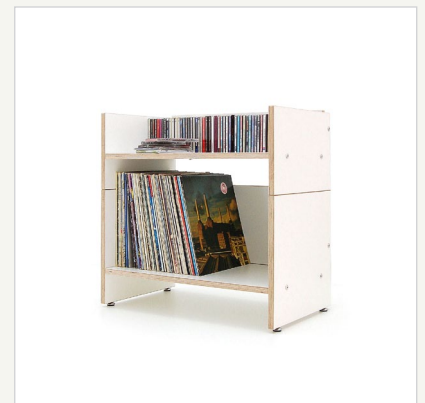

Hifi Shelf ROADIE II, plywood white

Item no.

6111

Material

- 18mm birch plywood
- colored coating
- high-quality metal fittings
- stacking pins for safe stacking
- available accessories include adjustable furniture glides

Usage

- shelving unit for your media equipment
- record player and vinyl records, hifi-components, CDs, DVDs, DVD-Player
- as hifi rack, filing shelf, shoe rack or storage shelf

Size

- 63.5 x 37.5 x 40 cm
- (= 25 x 14.76 x 15.75 inch)
- Intermediate space when stacked: 35.5 cm (= 13.98 inch)
- Inside depth: 37 cm (= 14.57 inch)

Weight

- approx. 10,2 kg

Capacity

- maximum load: 35kg evenly distributed
- maximum stacking height: 1.20m
- when stacking ROADIE higher wall-mounting is recommended

Extras/Special

- „built-in“ air condition
- cable outlets for your home audio devices
- safe stacking through small metal pins

Delivery content

- 1 media shelf containing:
- 4 plywood elements
 - assembly material
 - assembly instructions
 - (Note: Please order adjustable furniture glides separately)

Wood / Finish / Color

- plywood white