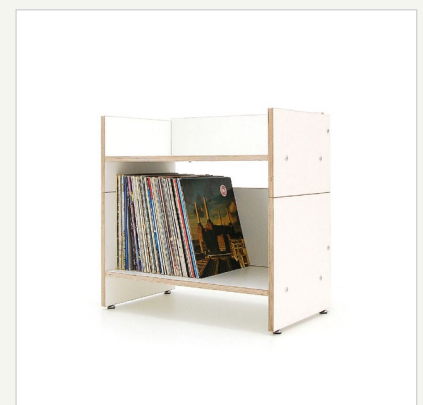

Hifi Shelf ROADIE I, plywood white

Item no.

6110

Weight

- ca. 8,3 kg

Material

- 18mm birch plywood
- colored coating
- high-quality metal fittings
- stacking pins for safe stacking
- available accessories include adjustable furniture glides

Capacity

- maximum load: 35kg evenly distributed
- maximum stacking height: 1.20m
- when stacking ROADIE higher wall-mounting is recommended

Usage

- shelving unit for your media equipment
- record player and vinyl records, hifi-components, CDs, DVDs, DVD-Player
- as hifi rack, filing shelf, shoe rack or storage shelf

Extras/Special

- „built-in“ air condition
- cable outlets for your home audio devices
- safe stacking through small metal pins

Size

- 63.5 x 25 x 40 cm
- (= 25 x 9.84 x 15.75 inch)
- Intermediate space when stacked: 23 cm (= 9.06 inch)
- Inside depth: 37 cm (= 14.57 inch)

Delivery content

- 1 media shelf containing:
- 4 plywood elements
 - assembly material
 - assembly instructions
 - (Note: Please order adjustable furniture glides separately.)

Wood / Finish / Color

- plywood white