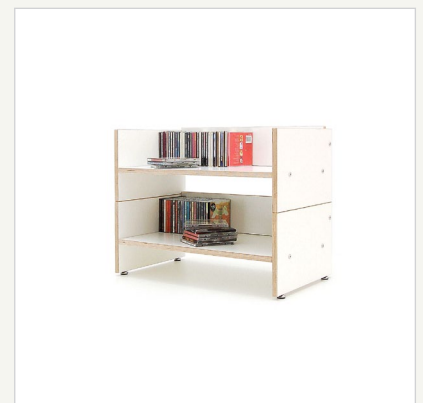

Hifi Shelf ROADIE I, plywood white

Item no.

6110

Weight

- ca. 8,3 kg

Material

- 18mm birch plywood
- colored coating
- high-quality metal fittings
- stacking pins for safe stacking
- available accessories include adjustable furniture glides

Capacity

- maximum load: 35kg evenly distributed
- maximum stacking height: 1.20m
- when stacking ROADIE higher wall-mounting is recommended

Usage

- shelving unit for your media equipment
- record player and vinyl records, hifi-components, CDs, DVDs, DVD-Player
- as hifi rack, filing shelf, shoe rack or storage shelf

Extras/Special

- „built-in“ air condition
- cable outlets for your home audio devices
- safe stacking through small metal pins

Size

- 63.5 x 25 x 40 cm
- (= 25 x 9.84 x 15.75 inch)
- Intermediate space when stacked: 23 cm (= 9.06 inch)
- Inside depth: 37 cm (= 14.57 inch)

Delivery content

- 1 media shelf containing:
- 4 plywood elements
 - assembly material
 - assembly instructions
 - (Note: Please order adjustable furniture glides separately.)

Wood / Finish / Color

- plywood white