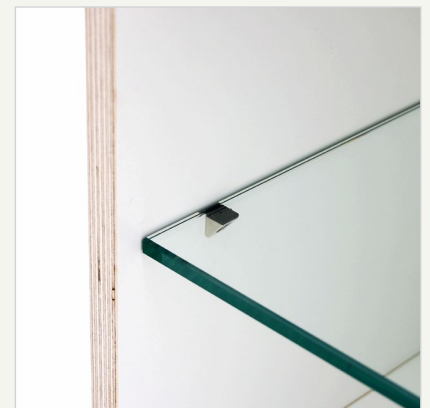

Wood / Finish / Color

- transparent

For more information please have a look at <http://www.woodandmore.de/eng-index-home.htm>