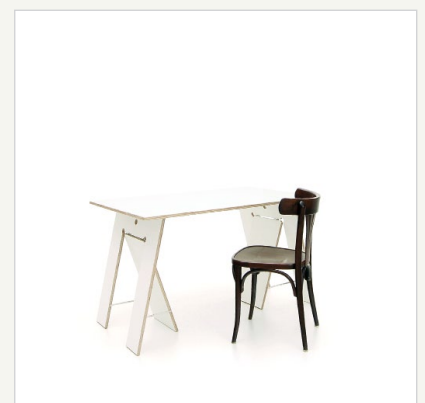

**Capacity**

- recommended table top: width 60-80 cm x length 120-160 cm

**Extras/Special**

- space-saving stowing away
- easy to handle, folded and lifted by using the hand hole
- which can also be used to hang the trestles to the wall
- snap fittings for secure stand

**Usage**

- as a workplace with table tops in different lengths and widths
- as a buffet table
- for a party as an elongated side table
- a flexible office environment
- as working, dining or living room table for all occasions.

**Delivery content**

- Delivery consists of 1 pair = 2 trestles, completely assembled

**Wood / Finish / Color**

- plywood white

**Size**

- unfolded: 59 x 72 x 34 cm
- (= 23.23 x 28.35 x 13.39 inch)
- height - folded: 74 cm (= 29.13 inch)