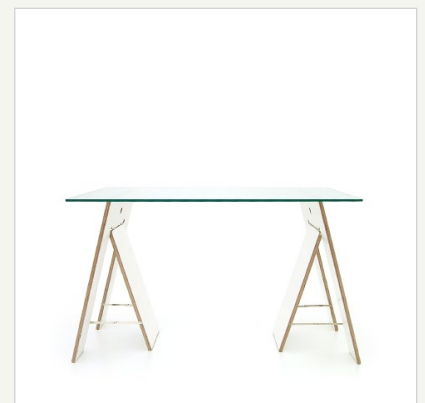

## LYCKA - Trestles, plywood white

**Item no.**  
6084

**Weight**  
- approx. 13,5 kg

**Material**

- 18mm color-coated birch plywood
- high-grade nickel-plated metal fittings
- rounded edges all around to protect table top, floor and table bracket
- handling hole

**Capacity**

- recommended table top: width 60-80 cm x length 120-160 cm

**Extras/Special**

- space-saving stowing away
- easy to handle, folded and lifted by using the hand hole
- which can also be used to hang the trestles to the wall
- snap fittings for secure stand

**Usage**

- as a workplace with table tops in different lengths and widths
- as a buffet table
- for a party as an elongated side table
- a flexible office environment
- as working, dining or living room table for all occasions.

**Delivery content**

- Delivery consists of 1 pair = 2 trestles, completely assembled

**Wood / Finish / Color**

- plywood white

**Size**

- unfolded: 59 x 72 x 34 cm
- (= 23.23 x 28.35 x 13.39 inch)
- height - folded: 74 cm (= 29.13 inch)