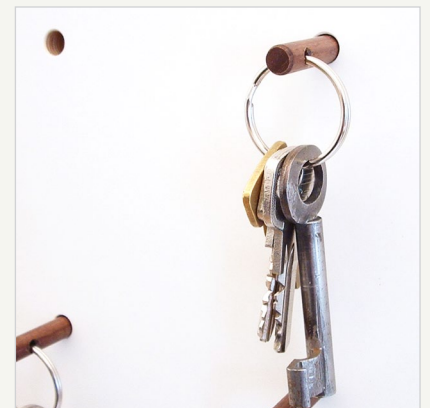

Wood / Finish / Color

- plywood white

For more information please have a look at <http://www.woodandmore.de/eng-index-home.htm>