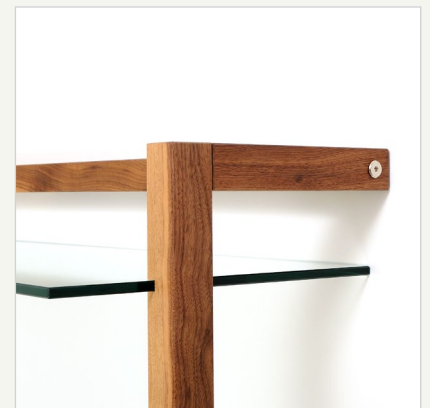

Wood / Finish / Color

- walnut tree wood
- not displayed:
- cherry tree wood
- ash tree wood

For more information please have a look at <http://www.woodandmore.de/eng-index-home.htm>