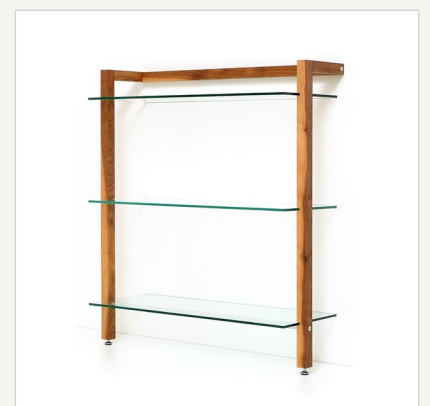

Wood / Finish / Color

- walnut tree wood
- not displayed:
- cherry tree wood
- ash tree wood

For more information please have a look at <http://www.woodandmore.de/eng-index-home.htm>