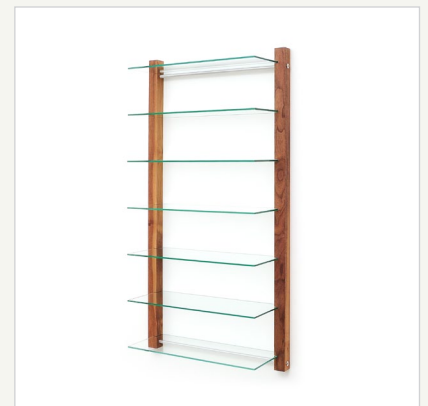

Wood / Finish / Color

- walnut tree wood, solid not displayed:
- ash tree wood, solid
- cherry tree wood, solid

For more information please have a look at <http://www.woodandmore.de/eng-index-home.htm>