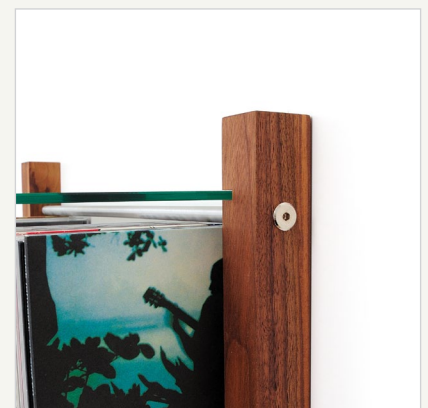

Wood / Finish / Color

- walnut tree wood, solid not displayed:
- ash tree wood, solid
- cherry tree wood, solid

For more information please have a look at <http://www.woodandmore.de/eng-index-home.htm>