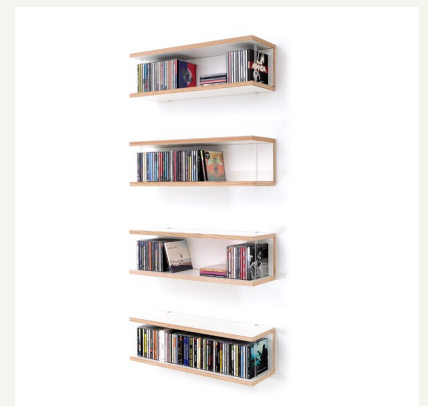

CD Shelving Unit STORIT 053 plywood white

Item no.

- 6071

Material

- 18mm birch plywood
- white coated surface
- concealed fittings for wall mounting
- removable tilt supports

Usage

- in media, living, kitchen, hallway or work area
- CD storage, multimedia storage
- pictures shelf, display shelf
- board storage, sideboard
- spice rack, kitchen board
- presentation board for your collectibles
- hallway shelf for keys, cell phone, business cards

Size

- 60 x 18 x 18.6 cm
- (=23.62 x 7.09 x 7.32 inch)

Weight

- approx. 10 kg

Capacity

- 53 standard sized CD cases (Jewel-Cases)

Extras/Special

- integrated tilt support to prevent tilting of the CDs
- removable supports
- modular design for flexible arrangement in alignment and in number of basic elements
- hint: with the appropriate amount of space in height between each shelf modules, you can create additional storage space

Delivery content

- Delivery consists of 1 set = 2 complete shelves containing
- 6 plywood parts
 - 4 rods (side supports)
 - assembly material
 - assembly instructions

Wood / Finish / Color

- plywood white