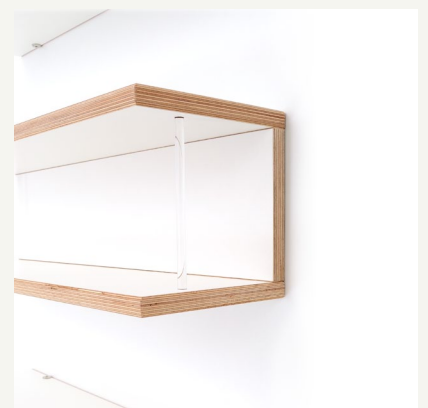

CD Shelving Unit STORIT 053 plywood white

Item no.

- 6071

Material

- 18mm birch plywood
- white coated surface
- concealed fittings for wall mounting
- removable tilt supports

Usage

- in media, living, kitchen, hallway or work area
- CD storage, multimedia storage
- pictures shelf, display shelf
- board storage, sideboard
- spice rack, kitchen board
- presentation board for your collectibles
- hallway shelf for keys, cell phone, business cards

Size

- 60 x 18 x 18.6 cm
- (=23.62 x 7.09 x 7.32 inch)

Weight

- approx. 10 kg

Capacity

- 53 standard sized CD cases (Jewel-Cases)

Extras/Special

- integrated tilt support to prevent tilting of the CDs
- removable supports
- modular design for flexible arrangement in alignment and in number of basic elements
- hint: with the appropriate amount of space in height between each shelf modules, you can create additional storage space

Delivery content

- Delivery consists of 1 set = 2 complete shelves containing
- 6 plywood parts
 - 4 rods (side supports)
 - assembly material
 - assembly instructions

Wood / Finish / Color

- plywood white