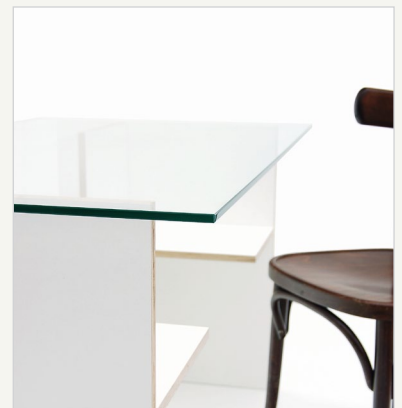

Wood / Finish / Color

- plywood white

For more information please have a look at <http://www.woodandmore.de/eng-index-home.htm>