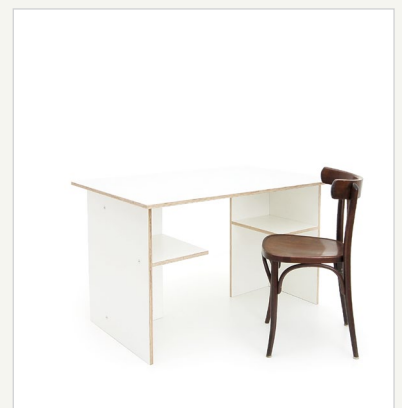

Wood / Finish / Color

- plywood white

For more information please have a look at <http://www.woodandmore.de/eng-index-home.htm>