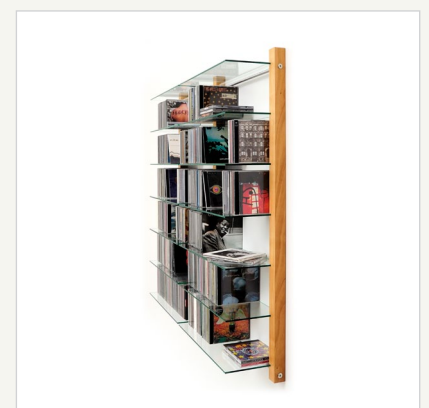

Wood / Finish / Color

- cherry tree wood, solid not displayed:
- walnut tree wood, solid
- ash tree wood, solid

For more information please have a look at <http://www.woodandmore.de/eng-index-home.htm>