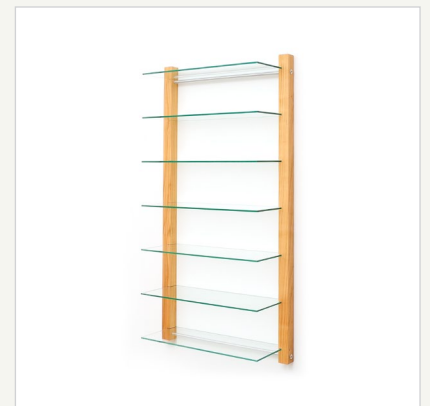

Wood / Finish / Color

- cherry tree wood, solid not displayed:
- walnut tree wood, solid
- ash tree wood, solid

For more information please have a look at <http://www.woodandmore.de/eng-index-home.htm>