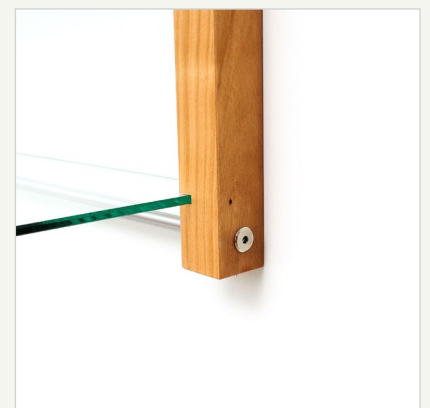

Wood / Finish / Color

- cherry tree wood, solid not displayed:
- walnut tree wood, solid
- ash tree wood, solid

For more information please have a look at <http://www.woodandmore.de/eng-index-home.htm>