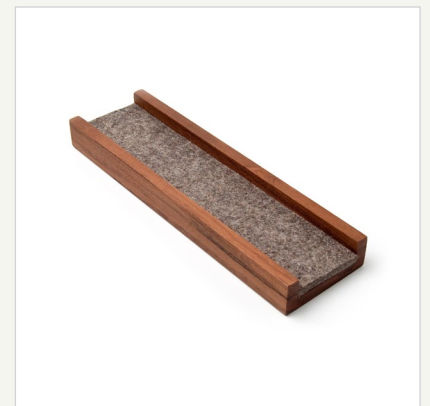

Pen tray walnut wood with felt inlay

Item no.

- 5049

Material

- solid walnut tree wood
- made of one piece
- with a liner made of pure woolen felt in bright red, creamy white or natural anthracite

Usage

- pen tray for your office desk, the conference table or the console table in the entree

Size

- 24 x 7 x 2,5 cm

Weight

- approx. 1kg

Capacity

- different pens and pencils of all kind

Extras/Special

- clear, straight-cut design
- exclusive materials set in contrast
- classical solid wood combined with up-to-date colored woolen felt

Delivery content

- 1 Pen tray

Wood / Finish / Color

- walnut tree, solid; felt red
- walnut tree, solid; felt off white
- walnut tree, solid; felt anthracite

For more information please have a look at <http://www.woodandmore.de/eng-index-home.htm>